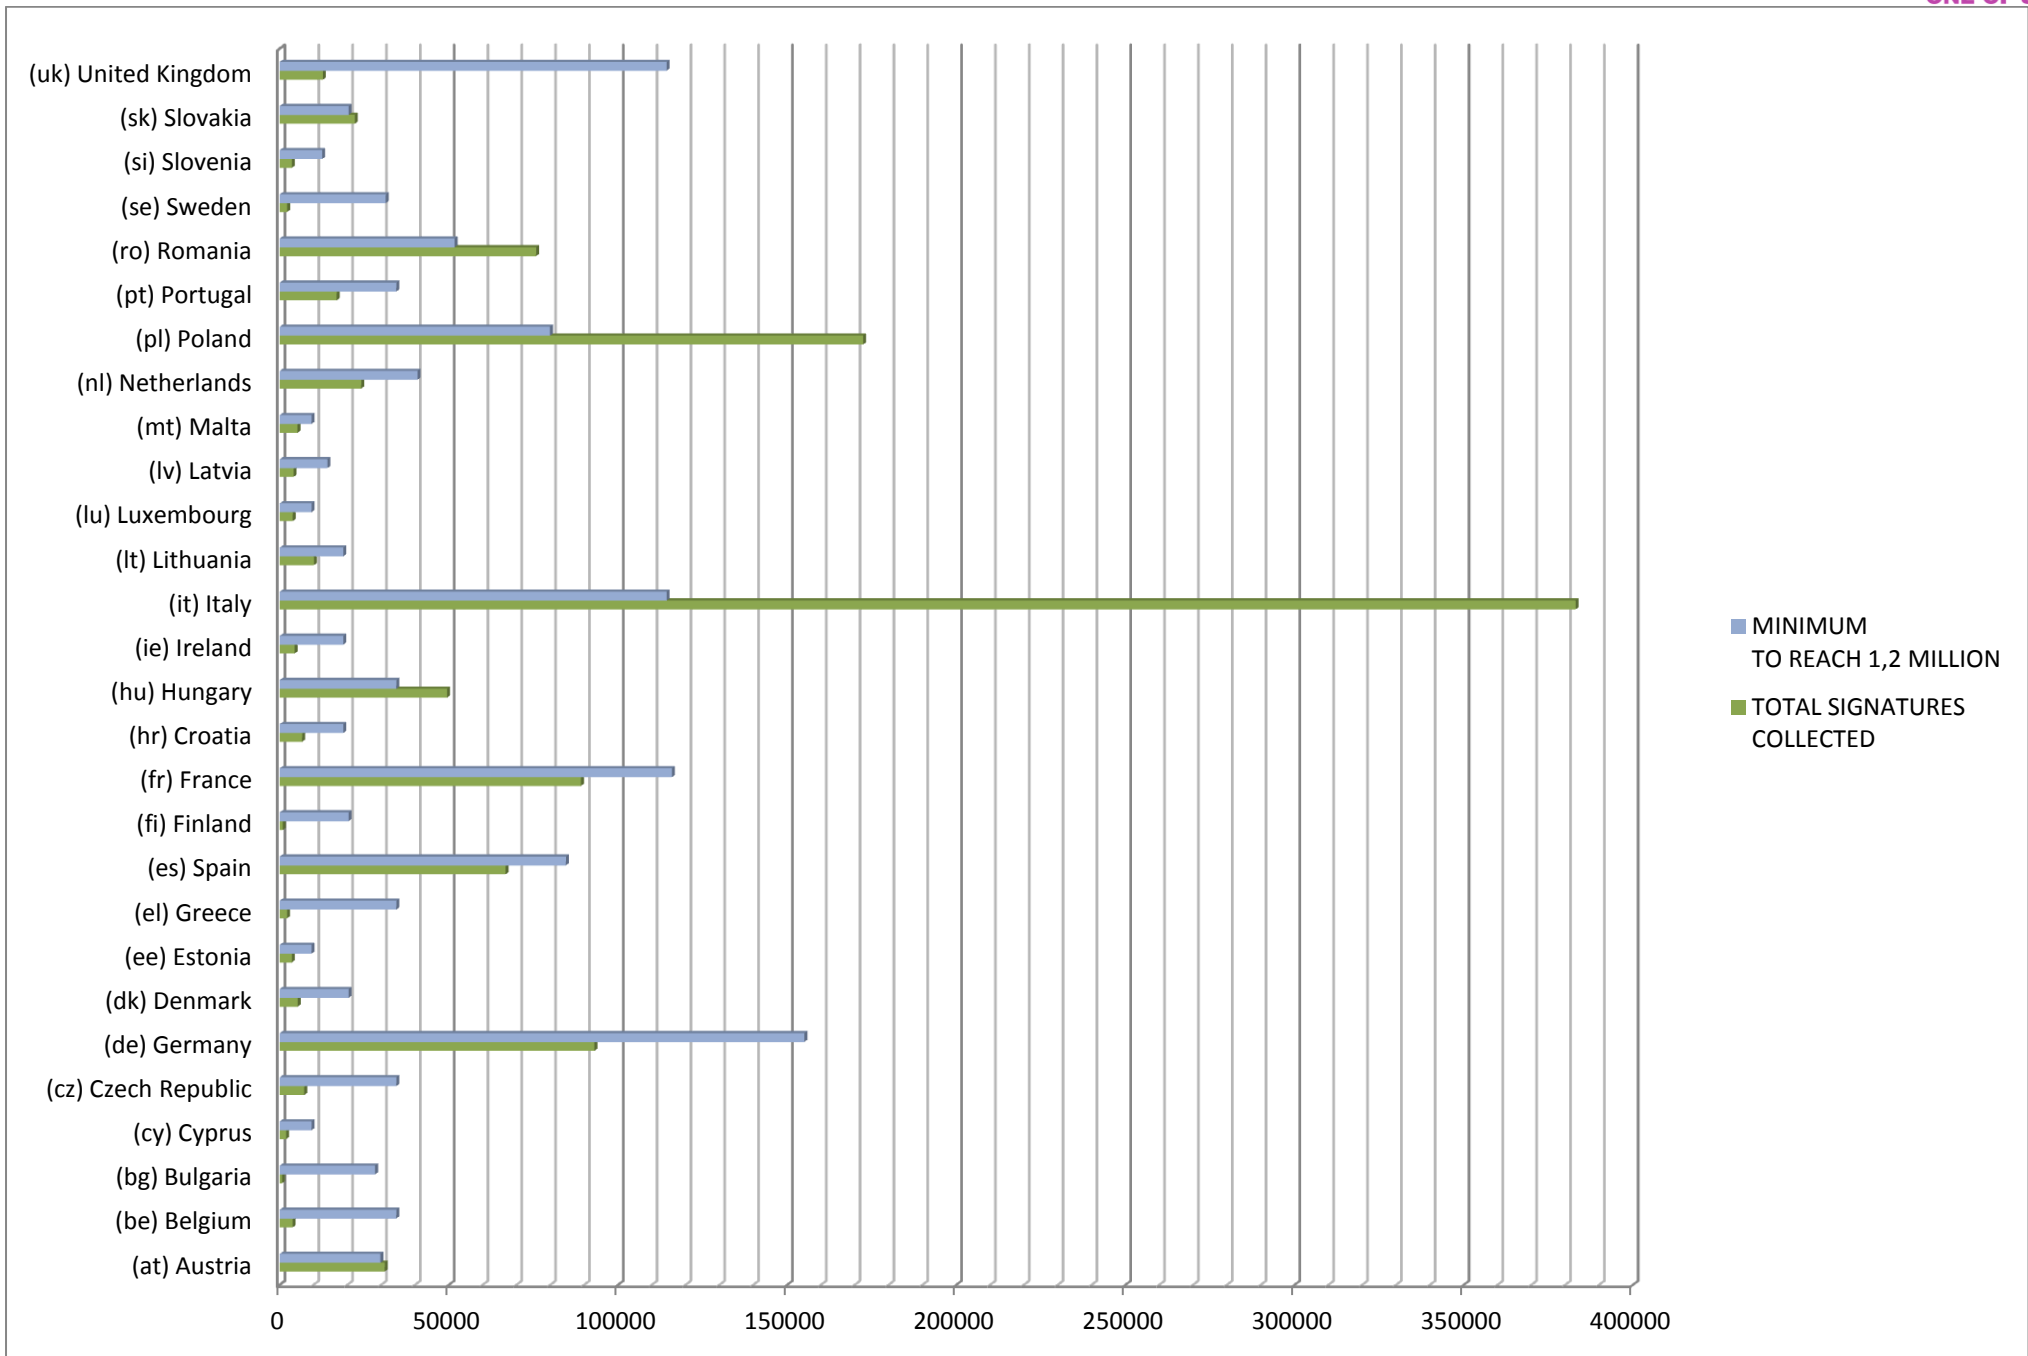

*% to reach the minimum required by the Commission. Total signatures: 565.500

*¹% to reach the minimum to success. Total: 1.200.000